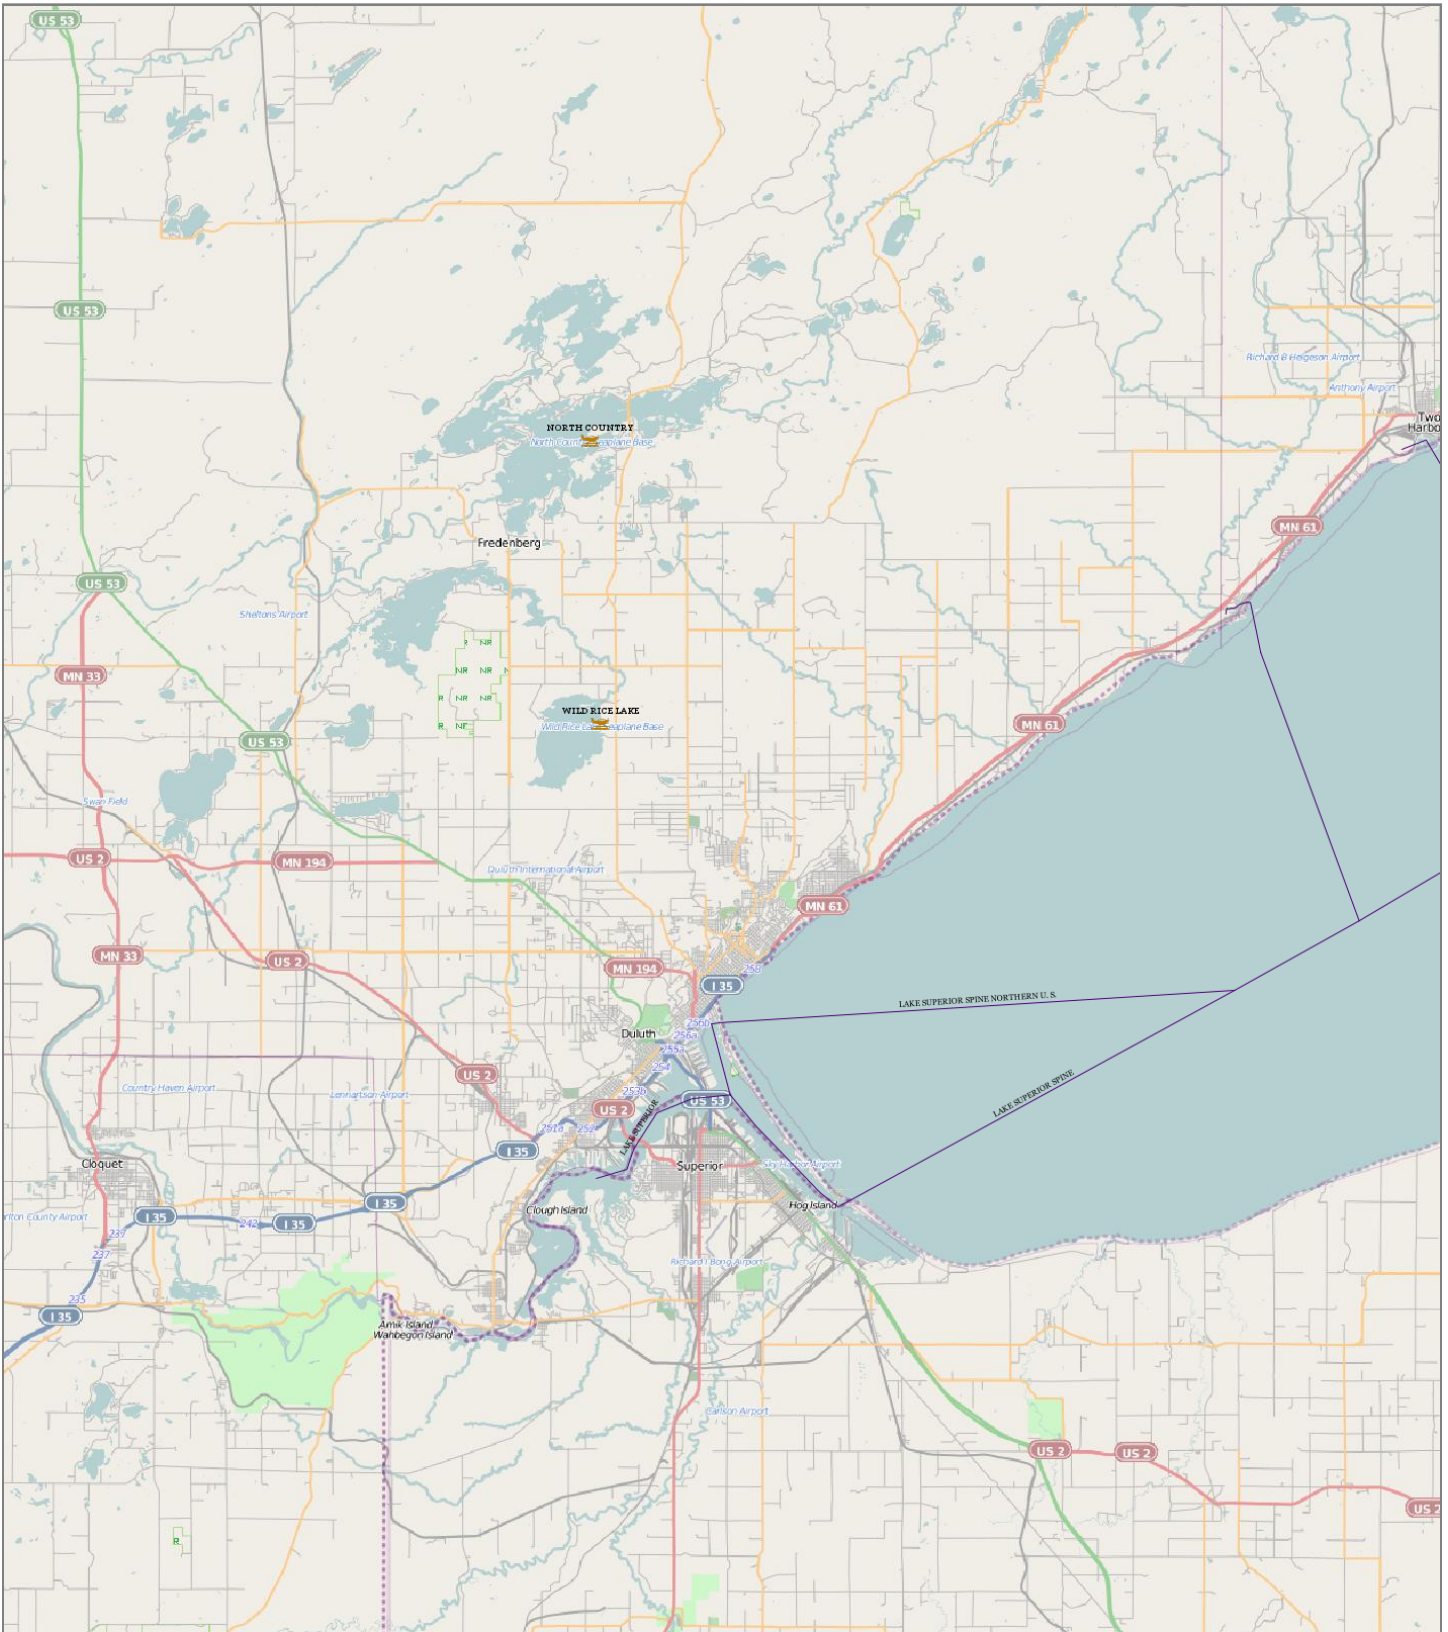

Duluth Minnesota

Open Street Maps
Navigable Waterways Network
Seaplane Bases

March 2011