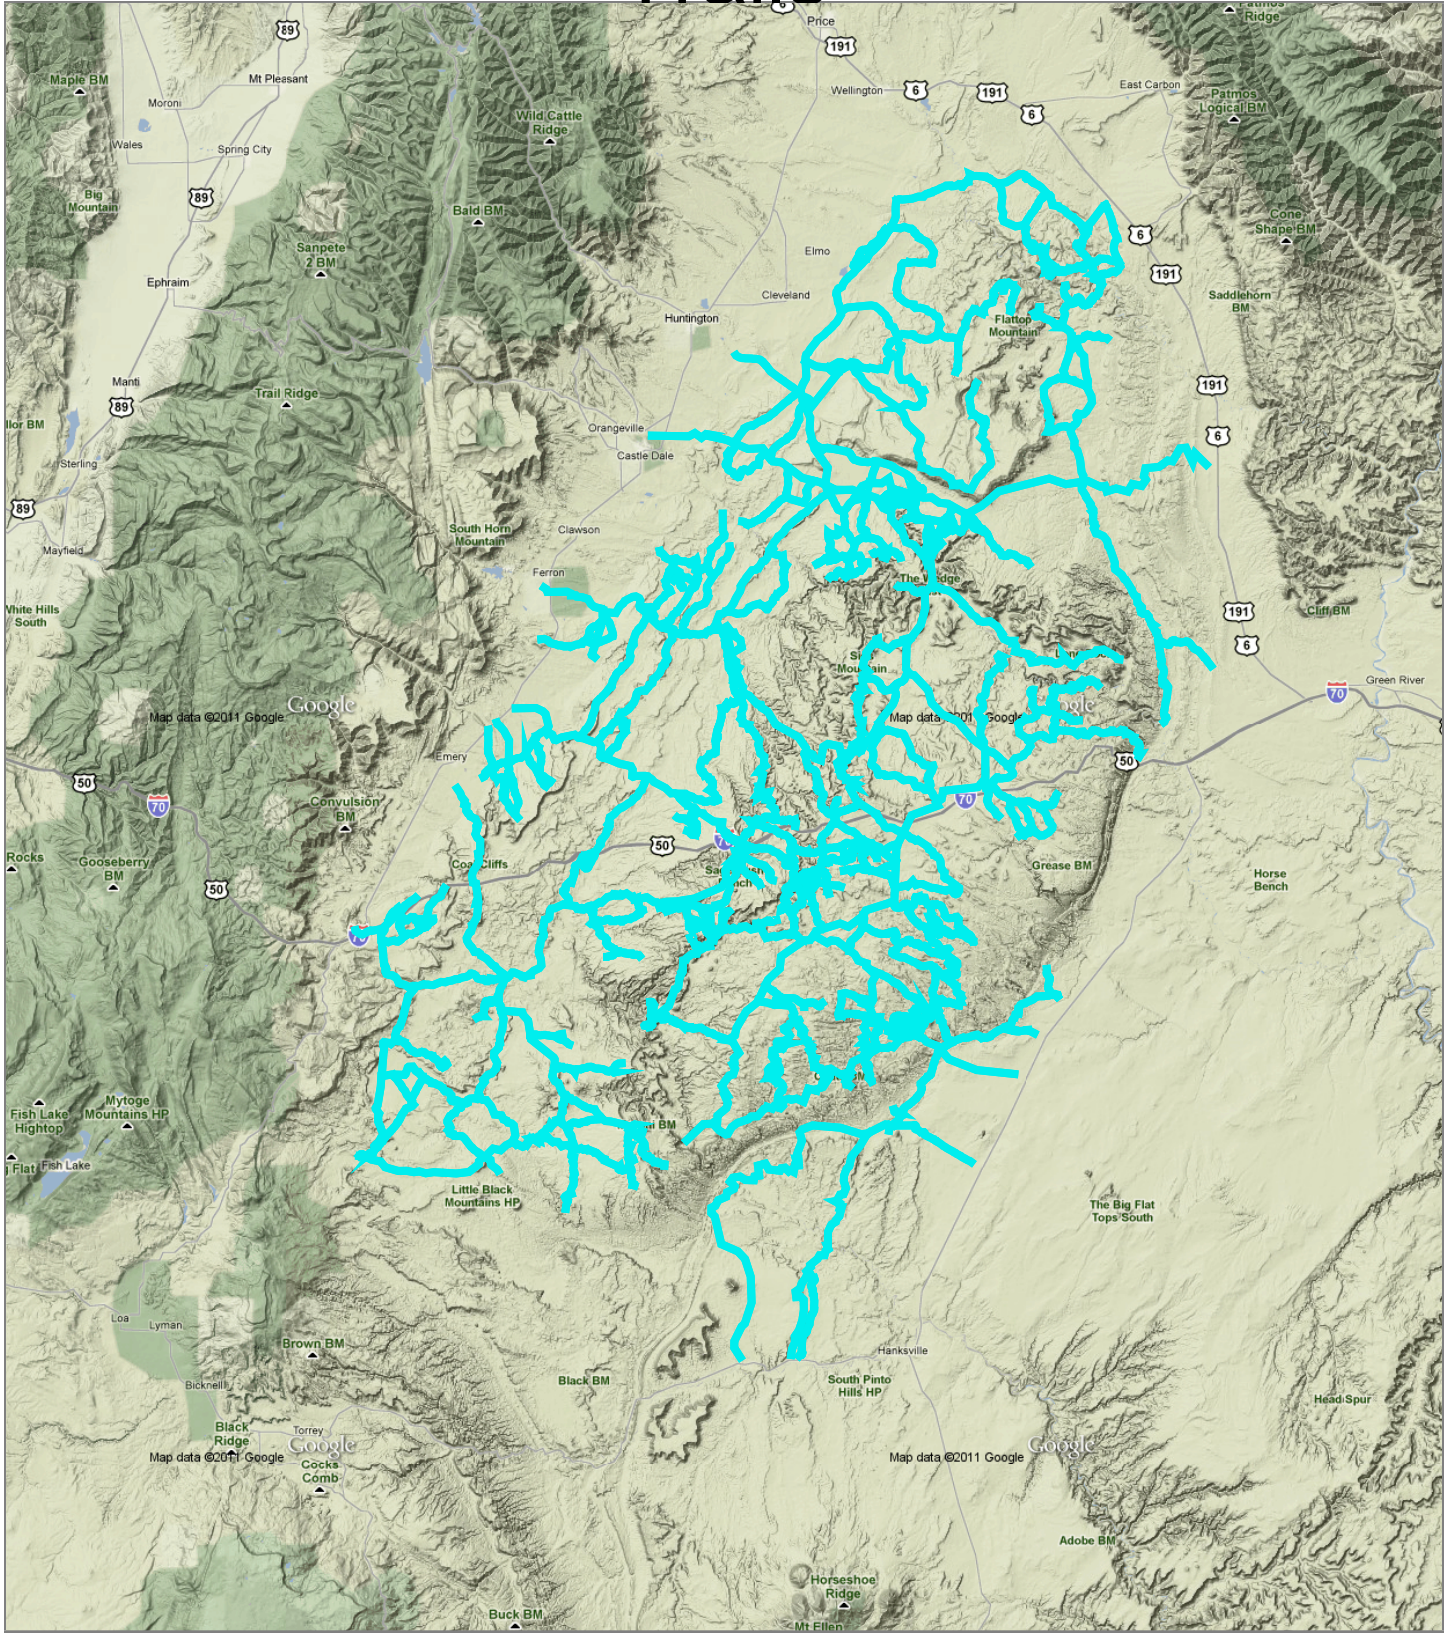

# San Rafael Swell - Roads and Trails

Google - Terrain  
Imported GPX Tracks  
March 2011