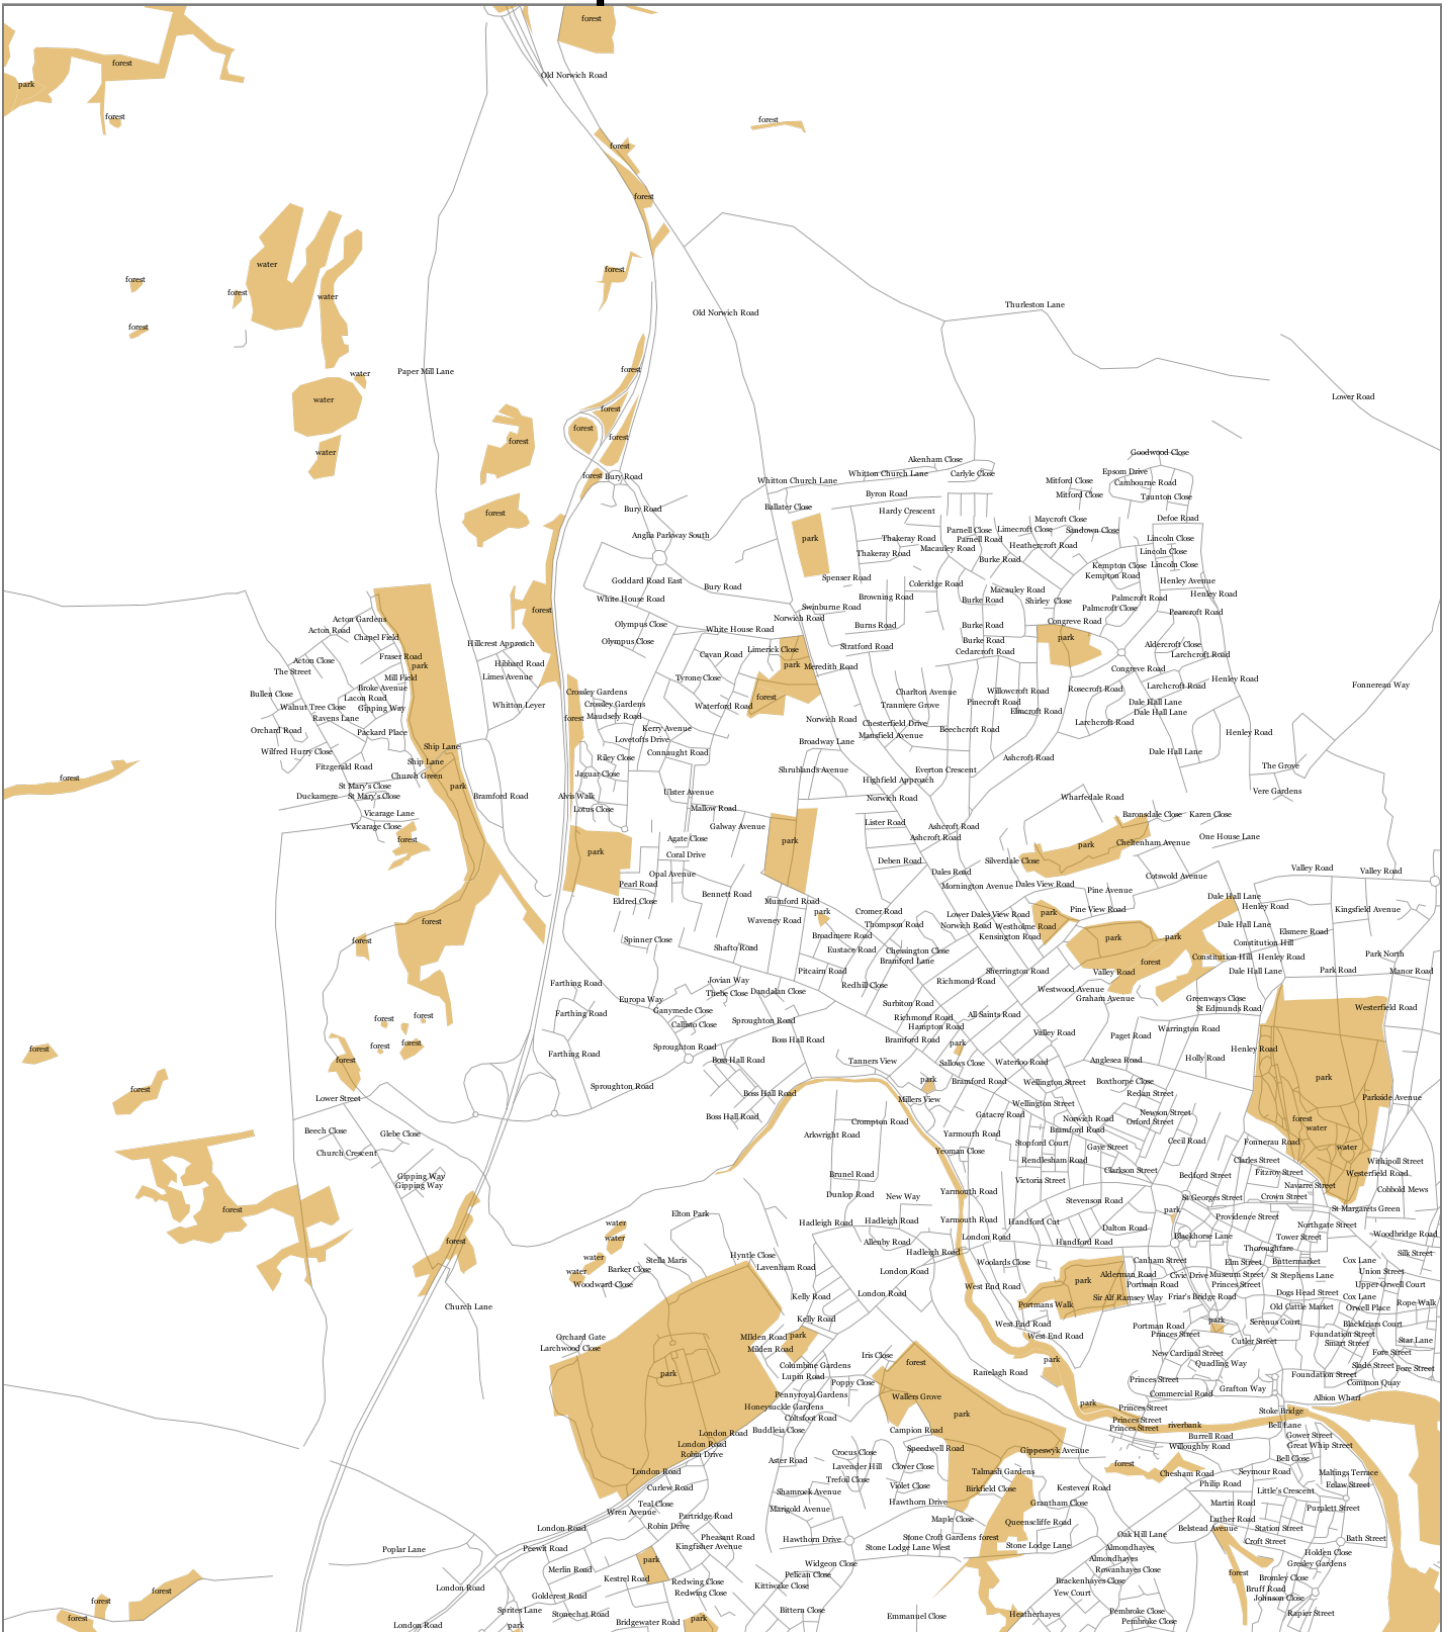

# UK - Ipswich - NW

0 500 1000 1500yd

Baselayer - SimpleBase  
Overlay - UK Transportation - Roads  
Overlay - UK - Natural - Features